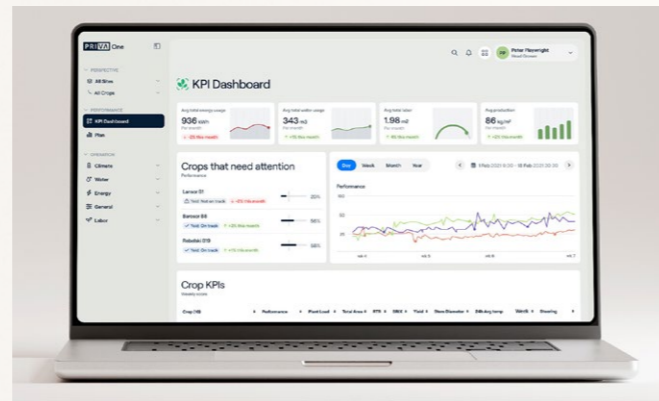

# Priva One

**Unlock predictive and  
scalable cultivation**

The Experts' Choice

# Priva One: The ultimate integrated solution for predictive and scalable cultivation

In today's rapidly evolving horticulture industry, managing multiple crops in multiple locations is becoming increasingly complex due to labor shortages and rising costs. Priva One addresses these challenges with a comprehensive platform that provides instant insight and tools to manage climate and irrigation across multiple crops and locations. This solution enables you to achieve consistent, predictable yields, cycle after cycle, regardless of time or place.

## Simplified greenhouse management

Priva One simplifies greenhouse management with an easy-to-use interface that automates routine tasks and integrates advanced AI and digital twin capabilities. These technologies work together to provide real-time insights and predictive analytics, allowing you to focus on optimizing crop performance instead of day-to-day management. With its flexible design, Priva One can manage multiple crops simultaneously, providing customized care for each crop and keeping them on track for planned harvests. This approach not only simplifies operations, but also maximizes yield and quality.

## Steering and control

Priva One offers unparalleled flexibility with both manual and autonomous control options. Growers or third-party AI-driven autonomous growing solutions can make precise adjustments to the process computer settings, enabling real-time, crop-specific control of climate and irrigation settings. The process computer continuously monitors and controls key parameters, ensuring optimal conditions for plant growth and maximizing yields by dynamically responding to environmental inputs. These features allow Priva One to seamlessly combine human expertise with advanced automation to deliver consistent, high-quality results across multiple crops and locations.